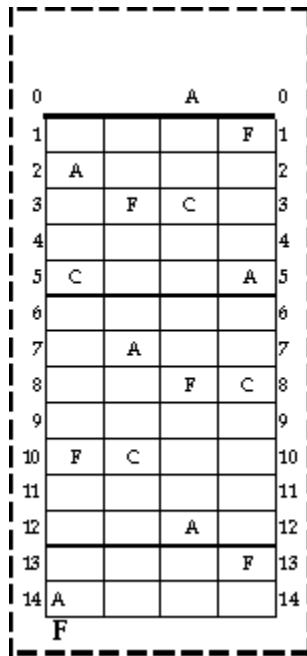

Most Chord books will show you 3 positions for each chord, the first being nearest to the nut, the second around the 3rd to 5th fret and the third between the 7th and 9th fret. This book shows you the notes that make up the chord so you can decide what voicing goes best with the song you are playing.

Take the F chord for the mandolin, for instance. A regular chord diagram for it looks something like this:

This tells you to place your index finger on the 1st fret of the E string, your second finger on the 3rd fret of the D string and your third finger on the 5th fret of the G string. In Left to right notation, this chord can be written as (5,3,0,1). This is a perfectly correct F chord, but if you wanted to make an F-chord on an Irish bouzouki tuned the same way (GDAE), the 5-fret stretch would be impossible for most players.

This book shows a mandolin F-chord like this:

With this diagram, you can look along any one string up to the 11th fret and see what notes make up the F- Chord, namely- F, A, and C. Any combination of F, A, and C can be your F-Chord. So, using a left to right notation, you can do it in any of the following ways: